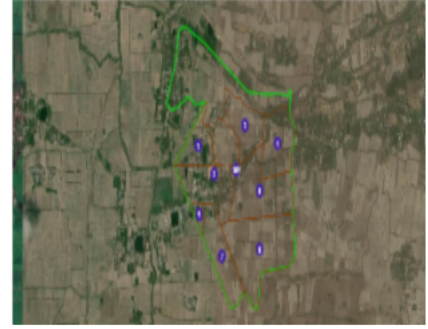

Nazri Naksha

Google Map View