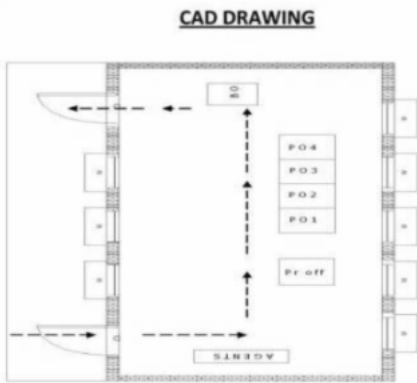

Nazri Naksha

Google Map View

Cad View