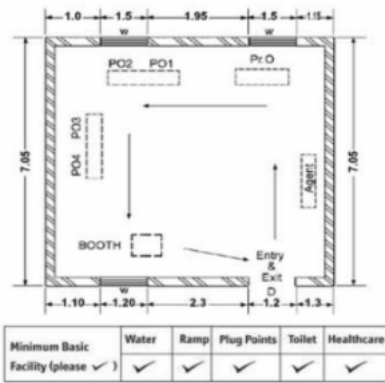

Nazri Naksha

Google Map View

Polling Station Building Front View

Polling Station Front View

Cad View

Key MAP View