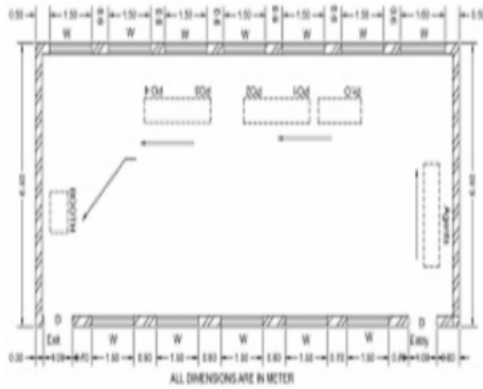

Nazri Naksha

Google Map View

Polling Station Building Front View

Polling Station Front View

Cad View

Key MAP View