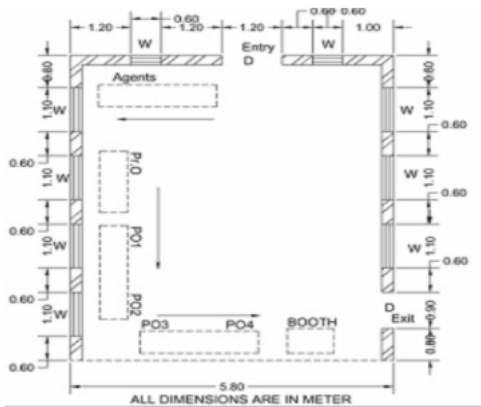

Nazri Naksha

Google Map View

Cad View