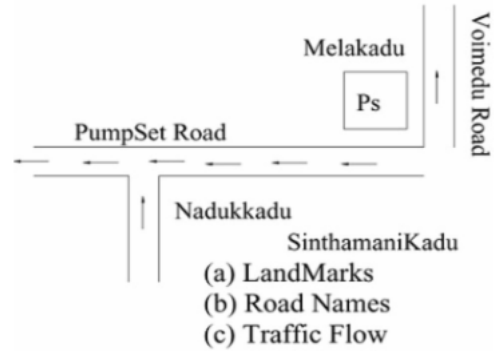

Nazri Naksha

Google Map View