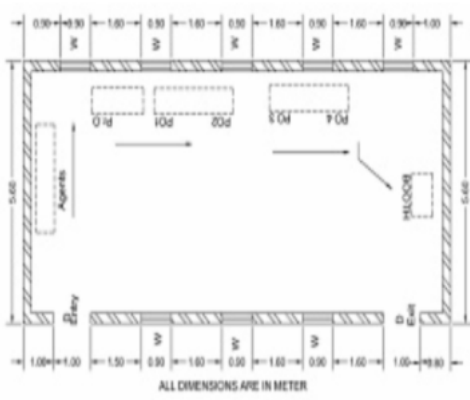

Nazri Naksha

Google Map View

Cad View