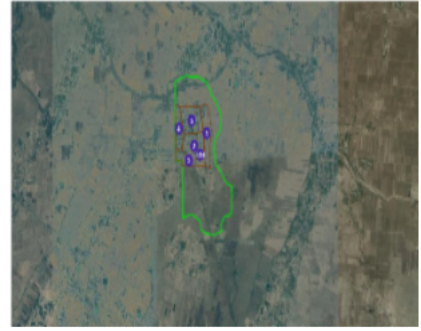

Nazri Naksha

Google Map View