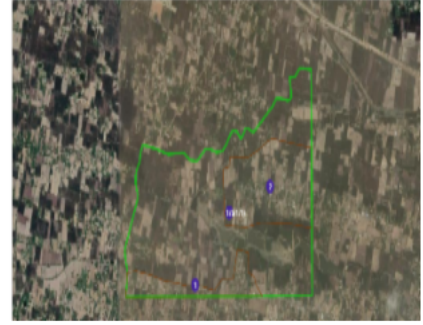

Nazri Naksha

Google Map View