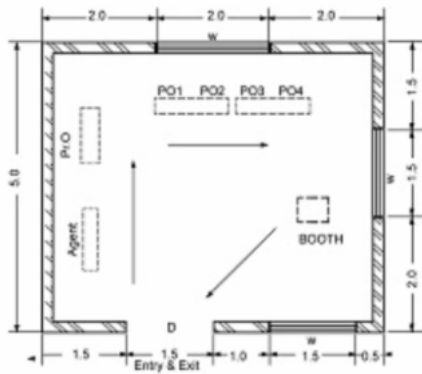

Nazri Naksha

Google Map View

Cad View