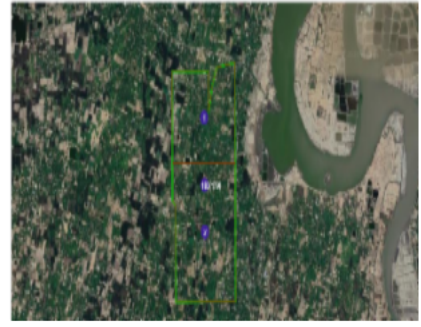

Polling Station Front View

Nazri Naksha

Google Map View