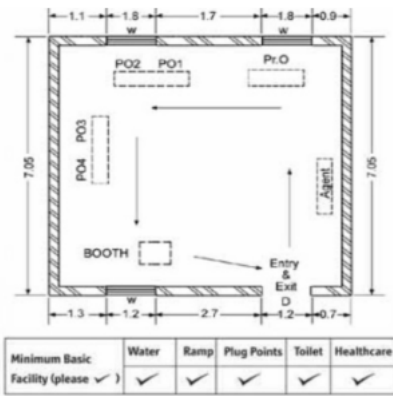

Nazri Naksha

Google Map View

Polling Station Building Front View

Polling Station Front View

Cad View

Key MAP View