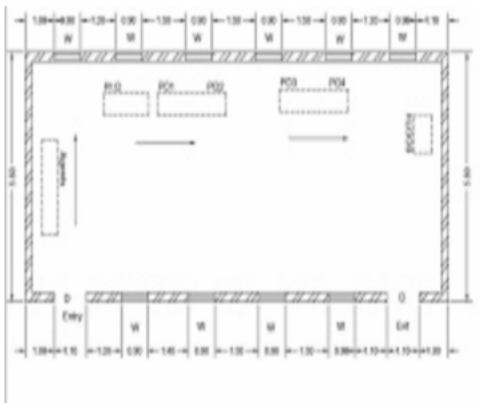

Nazri Naksha

Google Map View

Polling Station Building Front View

Polling Station Front View

Cad View

Key MAP View