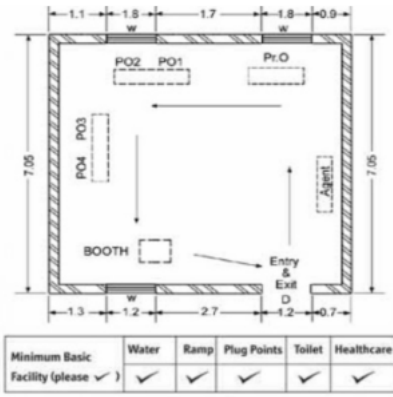

Nazri Naksha

Google Map View

Polling Station Building Front View

Polling Station Front View

Cad View

Key MAP View