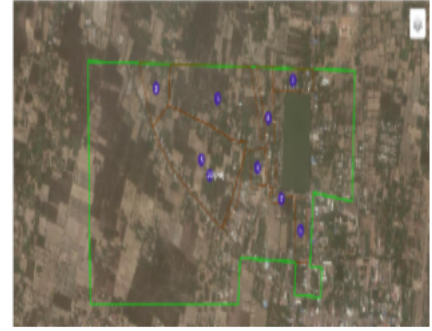

Nazri Naksha

Google Map View