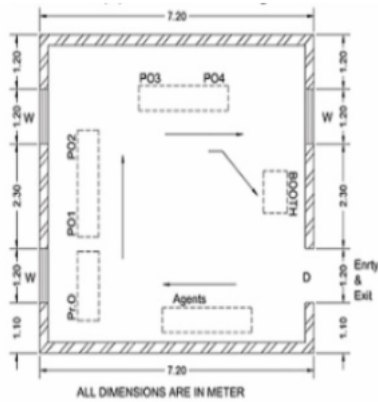

Nazri Naksha

Google Map View

Cad View