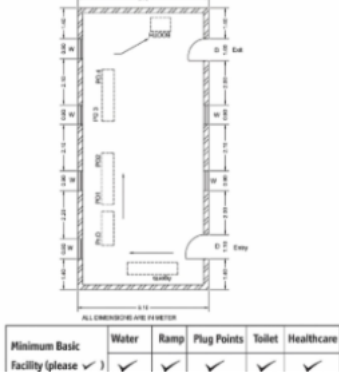

Cad View

Key MAP View

(3) CAD Drawing