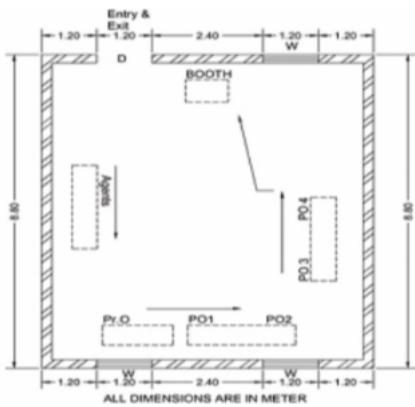

Cad View

Key MAP View

- (a) LandMarks
- (b) Road Names
- (c) Traffic Flow