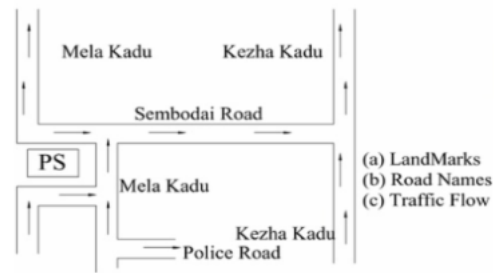

Nazri Naksha

Google Map View