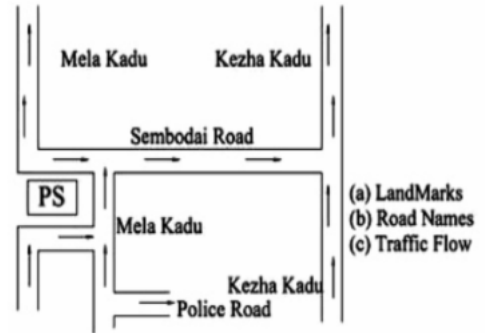

Nazri Naksha

Google Map View