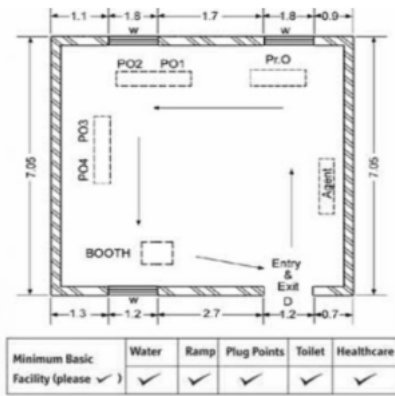

Nazri Naksha

Google Map View

Polling Station Building Front View

Polling Station Front View

Cad View

Key MAP View