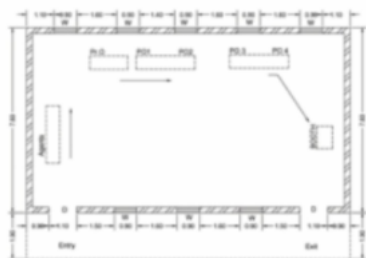

Google Map View

Polling Station Building Front View

Polling Station Front View

Cad View

(3) CAD Drawing

ALL DIMENSIONS ARE IN METERS

Minimum Basic Facility (please ✓)	Water	Ramp	Plug Points	Toilet	Healthcare
	✓	✓	✓	✓	✓