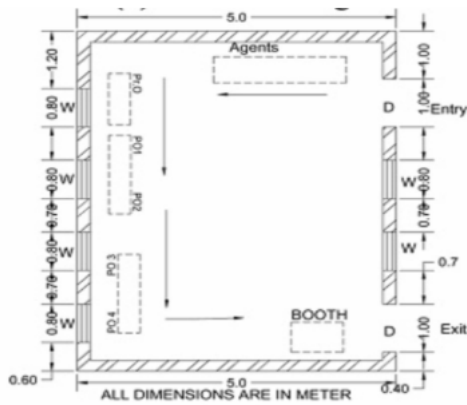

Nazri Naksha

Google Map View

Cad View