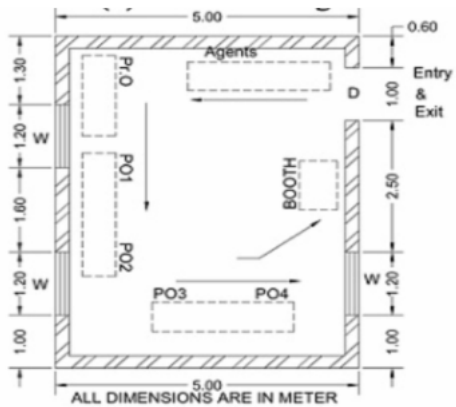

Nazri Naksha

Google Map View

Cad View