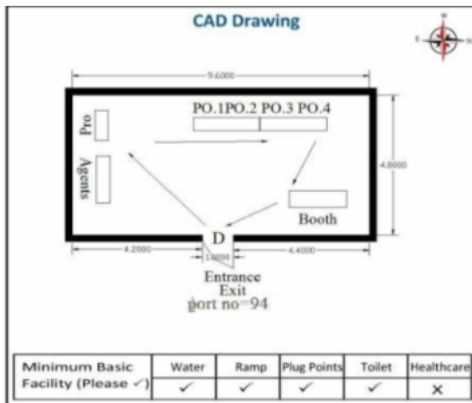

Nazri Naksha

Google Map View

Polling Station Building Front View

Polling Station Front View

Cad View

Key MAP View