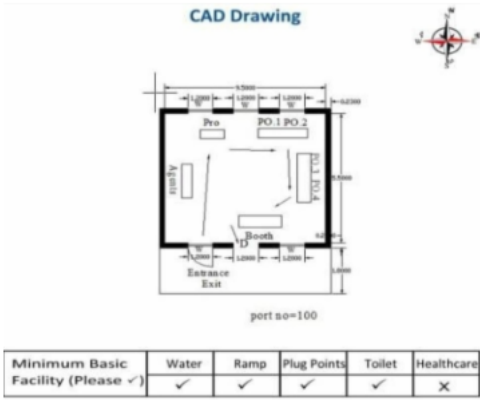

Nazri Naksha

Google Map View

Polling Station Building Front View

Polling Station Front View

Cad View

Key MAP View