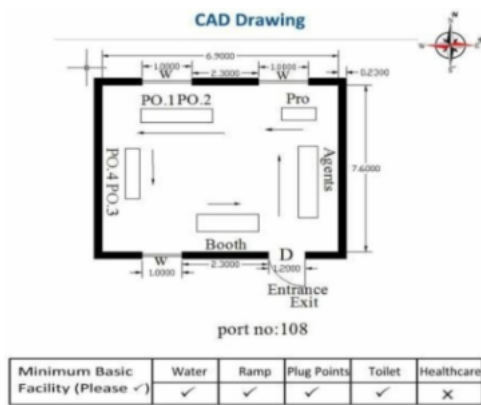

Nazri Naksha

Google Map View

Polling Station Building Front View

Polling Station Front View

Cad View

Key MAP View