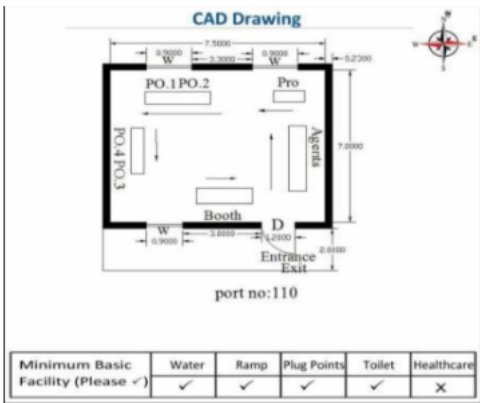

Nazri Naksha

Google Map View

Polling Station Building Front View

Polling Station Front View

Cad View

Key MAP View