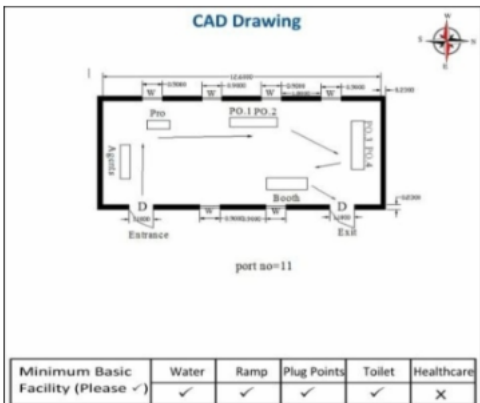

Nazri Naksha

Google Map View

Cad View

Key MAP View