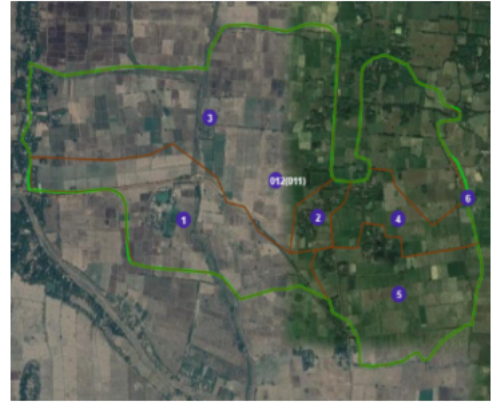

Google Map View

Polling Station Front View