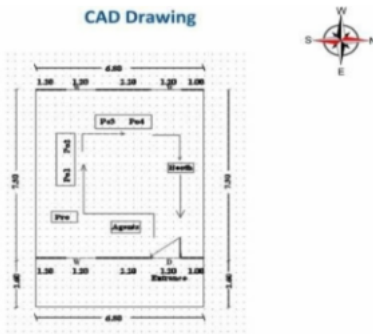

Google Map View

Polling Station Building Front View

Elevation

Polling Station Front View

Elevation

Cad View

CAD Drawing

Minimum Basic Facility (Please ✓)	Water	Ramp	Plug Points	Toilet	Healthcare
	✓	✓	✓	✓	✗