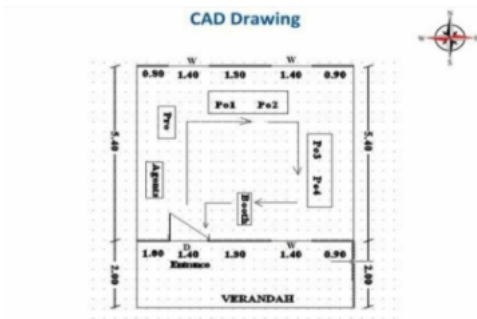

Google Map View

Polling Station Building Front View

Elevation

Polling Station Front View

Elevation

Cad View

Minimum Basic Facility (Please ✓)	Water	Ramp	Plug Points	Toilet	Healthcare
	✓	✓	✓	✓	X

Key MAP View