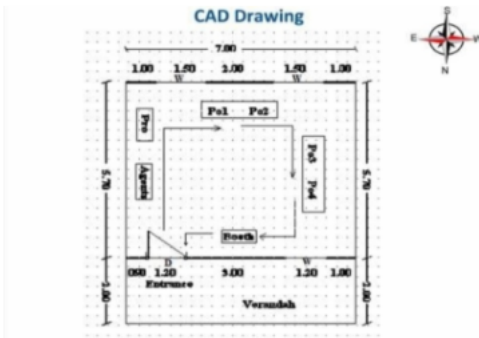

Google Map View

Polling Station Building Front View

Elevation

Polling Station Front View

Elevation

Cad View

Minimum Basic Facility (Please ✓)	Water	Ramp	Plug Points	Toilet	Healthcare
	✓	✓	✓	✓	X

Key MAP View