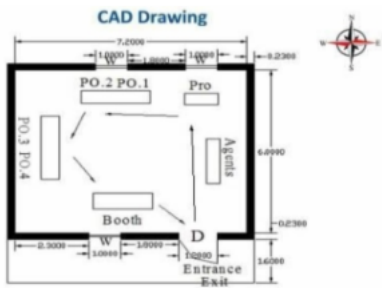

Google Map View

Polling Station Building Front View

Elevation

Polling Station Front View

Elevation

Cad View

port  
no=132

Minimum Basic Facility (Please ✓)	Water	Ramp	Plug Points	Toilet	Healthcare
	✓	✓	✓	✓	✗