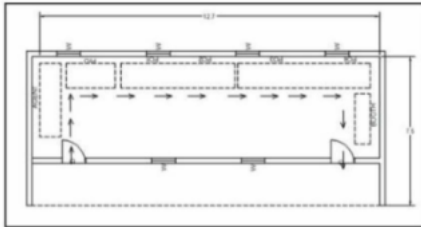

Google Map View

Polling Station Building Front View

Polling Station Front View

Cad View

(3) CAD Drawing

SCALE-1CM-1M

Minimum basic Facility (please ✓)	Water	Ramp	Plug points	Toilet	Health
	✓	✓	✓	✓	✓

Key MAP View