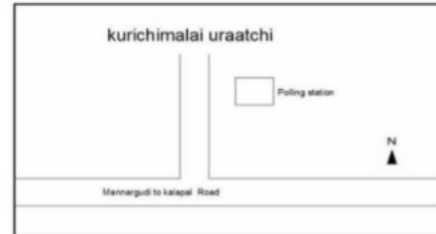

Key MAP View

(4) Key Map

i care

(a) MARRIAMMAN KOVIL STREET
(b) POLLING STATION