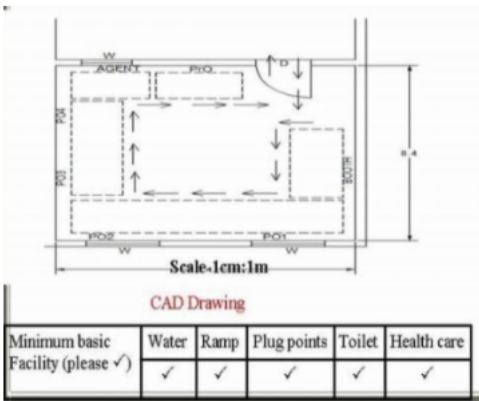

Nazri Naksha

Google Map View

Polling Station Building Front View

Polling Station Front View

Cad View

Key MAP View