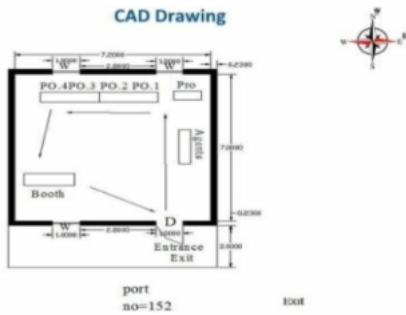

**Google Map View**

**Polling Station Building Front View**

Elevation

**Polling Station Front View**

Elevation

**Cad View**

port no=152

**Key MAP View**