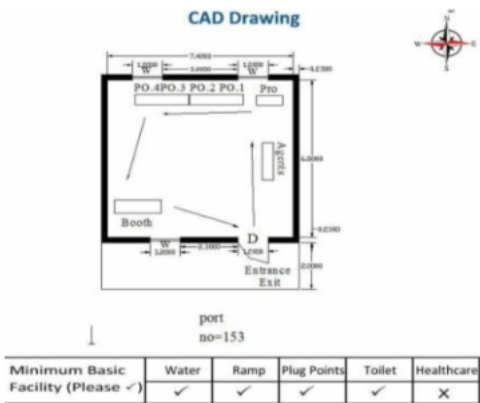

Nazri Naksha

Google Map View

Polling Station Building Front View

Polling Station Front View

Cad View

Key MAP View