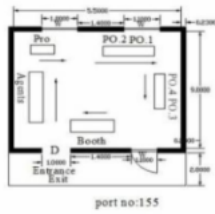

Google Map View

Polling Station Building Front View

Polling Station Front View

Cad View

CAD Drawing

port no:155

Minimum Basic Facility (Please ✓)	Water	Ramp	Plug Points	Toilet	Healthcare
	✓	✓	✓	✓	X

Key MAP View