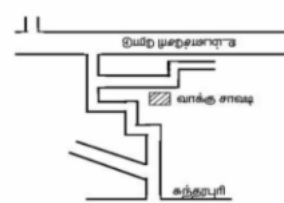

Key MAP View

Key Map

- (a) Landmarks
- (b) Road Names
- (c) Traffic Flow