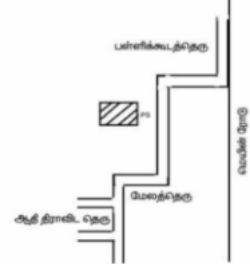

Key MAP View

Key Map

- (a) Landmarks
- (b) Road Names
- (c) Traffic Flow