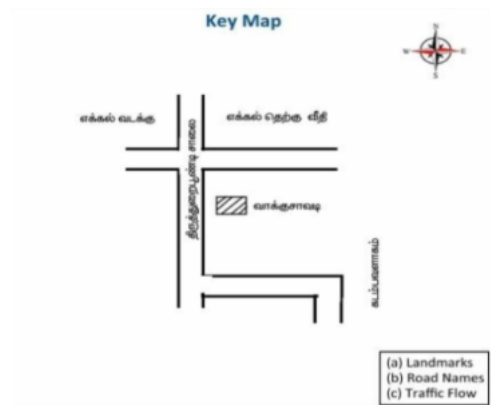

Key MAP View

- (a) Landmarks
- (b) Road Names
- (c) Traffic Flow