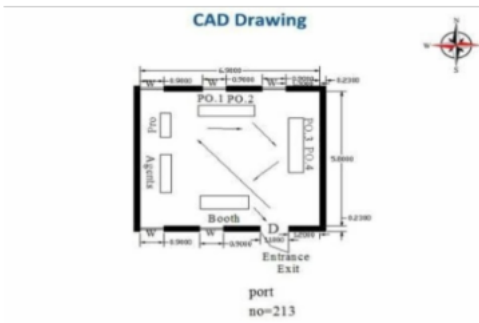

Google Map View

Polling Station Building Front View

Elevation

Polling Station Front View

Cad View

Minimum Basic Facility (Please ✓)	Water	Ramp	Plug Points	Toilet	Healthcan
	✓	✓	✓	✓	X

Key MAP View

- (a) Landmarks
- (b) Road Names
- (c) Traffic Flow