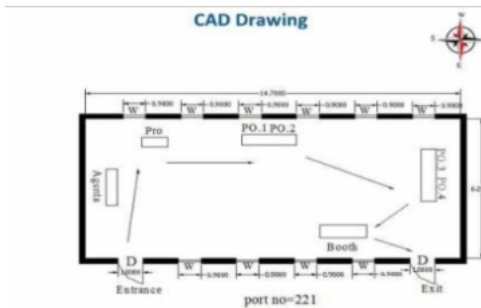

Google Map View

Polling Station Building Front View

Polling Station Front View

Elevation

Cad View

Key MAP View

Minimum Basic Facility (Please ✓)	Water	Ramp	Plug Points	Toilet	Healthcan
	✓	✓	✓	✓	X

- (a) Landmarks
- (b) Road Names
- (c) Traffic Flow