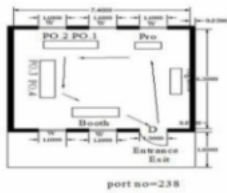

Google Map View

Polling Station Building Front View

Elevation

Polling Station Front View

Cad View

CAD Drawing

port no=238

Minimum Basic Facility (Please ✓)	Water	Ramp	Plug Points	Toilet	Healthcare
	✓	✓	✓	✓	✗