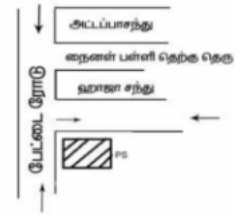

Key MAP View

Key Map

- (a) Landmarks
- (b) Road Names
- (c) Traffic Flow