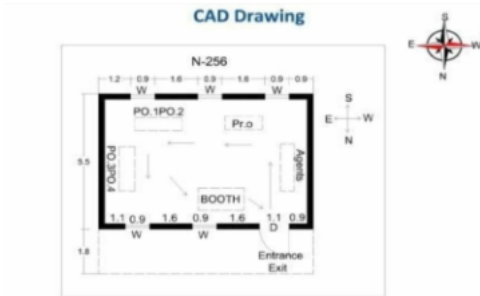

Cad View

Minimum Basic Facility (Please ✓)	Water	Ramp	Plug Points	Toilet	Healthcare
	✓	✓	✓	✓	✗