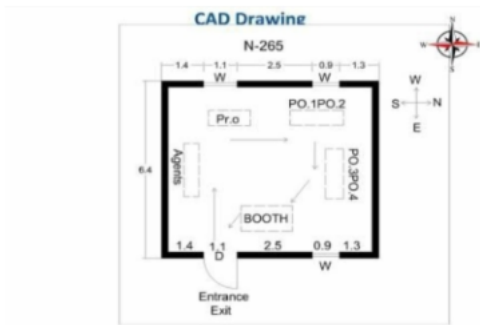

Google Map View

Polling Station Building Front View

Elevation

Polling Station Front View

Cad View

Minimum Basic Facility (Please ✓)	Water	Ramp	Plug Points	Toilet	Healthcare
	✓	✓	✓	✓	✗

Key MAP View

- (a) Landmarks
- (b) Road Names
- (c) Traffic Flow