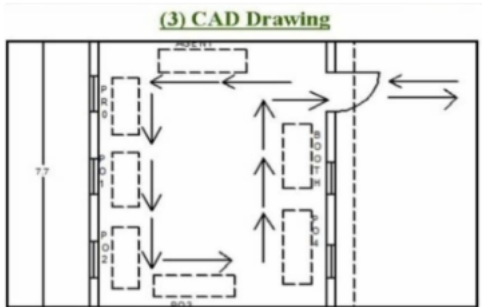

Google Map View

Polling Station Building Front View

Polling Station Front View

Cad View

SCALE-1CM-1M

Minimum basic Facility (please ✓)	Water	Ramp	Plug points	Toilet	Hea
	✓	✓	✓	✓	

Key MAP View

(a) VAO OFFICE
(b) BUS STAND