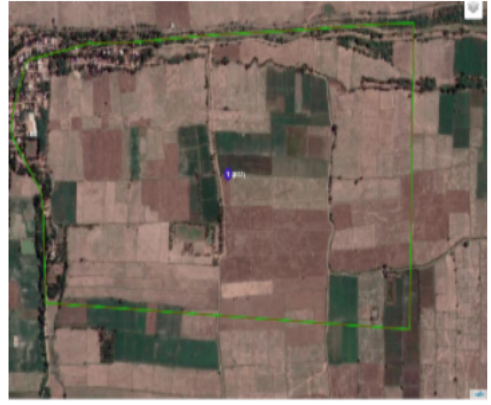

Google Map View

Polling Station Front View