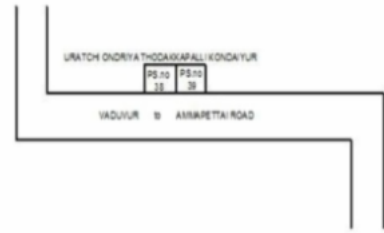

Google Map View

Polling Station Building Front View

Elevation

Polling Station Front View

Cad View

Scale-1cm:1m CAD Drawing

Key MAP View

Key map