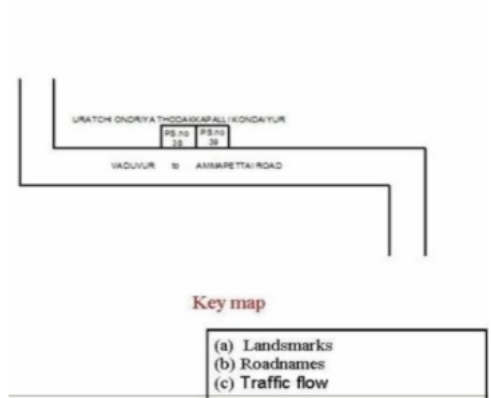

Key MAP View

Key map

- (a) Landmarks
- (b) Roadnames
- (c) Traffic flow