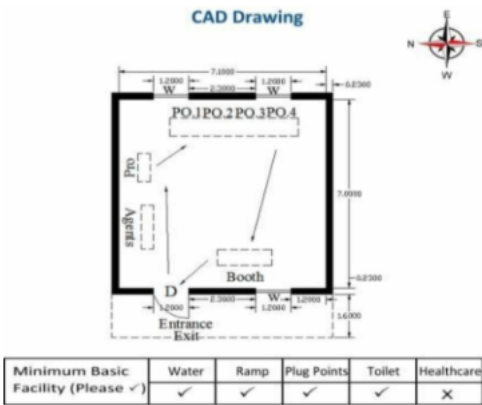

Nazri Naksha

Google Map View

Polling Station Building Front View

Polling Station Front View

Cad View

Key MAP View